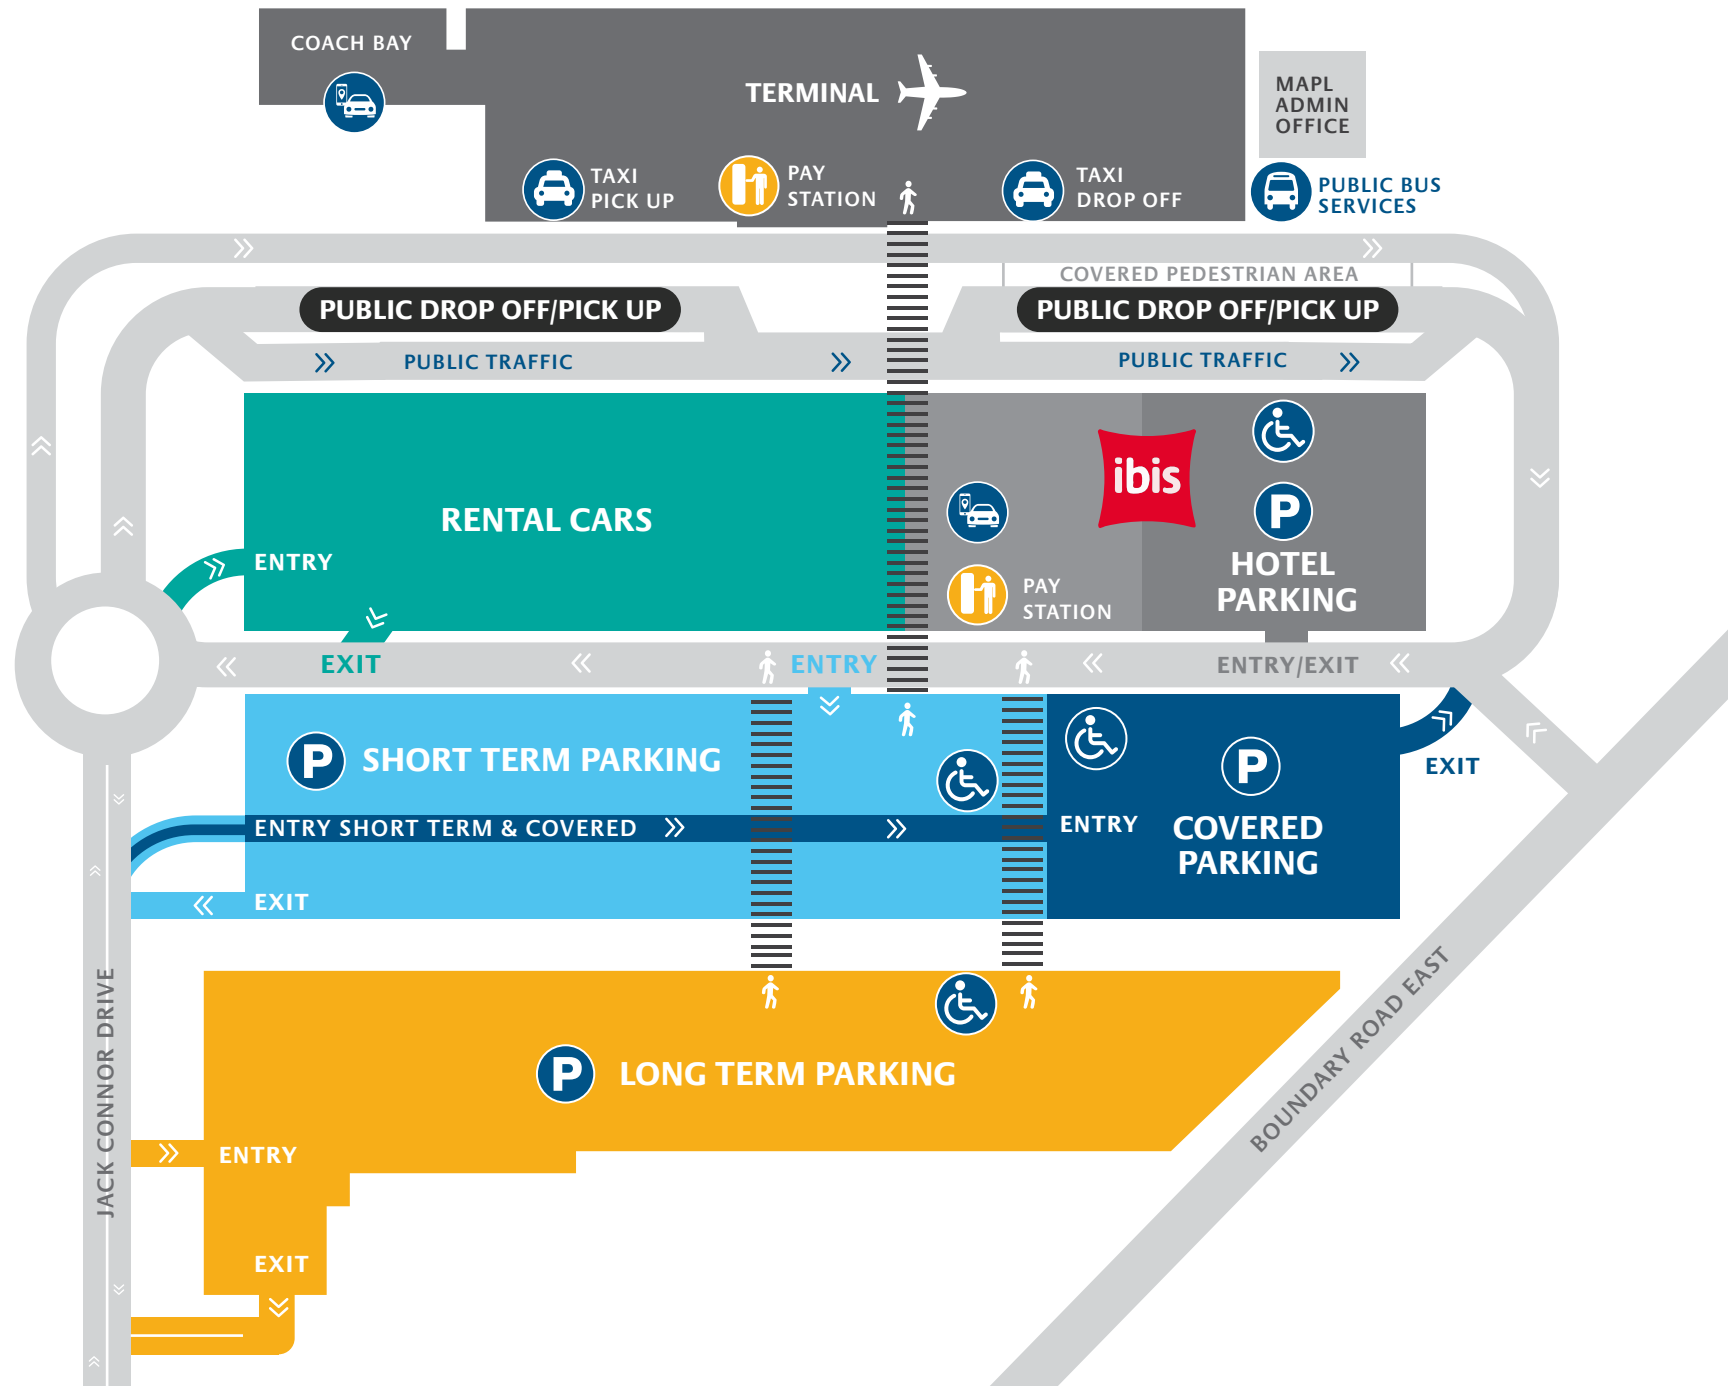

Terminal

External

Legend

-  SHORT TERM PARKING
-  COVERED PARKING
-  RENTAL CARS
-  LONG TERM PARKING

PARKING
PAY STATION

RIDESHARE

DISABLED
PARKING

TAXI
SERVICE

PUBLIC BUS
SERVICES